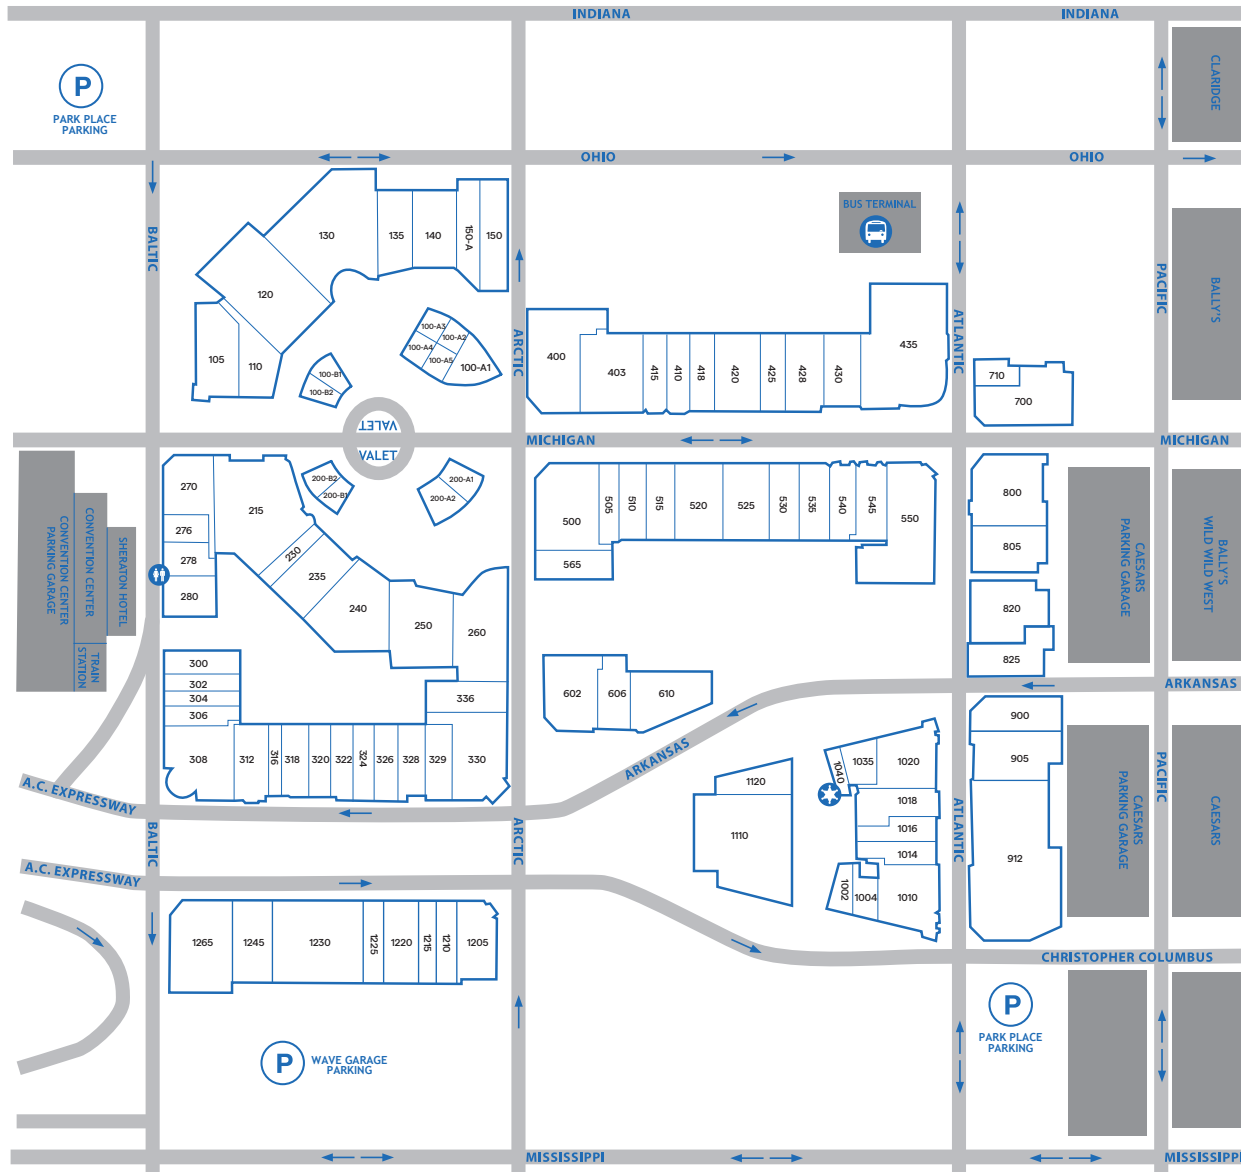

CENTER MAP

SERVICE LEGEND

Restrooms

Police Substation

ACCESSORIES & JEWELRY

| | | |
|---------------|-----------------------------|----------------|
| 800 | Banana Republic Factory | (609) 345-0834 |
| 805 | Calvin Klein | (609) 347-7982 |
| 336 | Clarks Outlet | (609) 572-1200 |
| 602 | Coach | (609) 345-1238 |
| 324 | Crocs | (609) 344-6300 |
| 500 | Forever 21 | (609) 345-4958 |
| 505 | Francesca's | (609) 428-4002 |
| 525 | Guess Factory Store | (609) 347-2433 |
| 215 | H&M | (855) 466-7467 |
| 310 | J.Crew Factory | (609) 348-0370 |
| 540 | Kate Spade New York | (609) 340-8069 |
| 318 | Levi's Outlet | (609) 340-8362 |
| 100-B2 | Lids | (609) 957-5007 |
| 235 | Loft Outlet | (609) 348-0254 |
| 428 | Michael Kors | (609) 345-4232 |
| 120 | Off Broadway Shoe Warehouse | (609) 441-0140 |
| 130 | Old Navy Outlet | (609) 344-4618 |
| 100-A5 | Palace Jewelers | (609) 645-8251 |
| 100-A4 | Pandora | (609) 344-0285 |
| 435 | Polo Ralph Lauren | (609) 343-9936 |
| 1205 | Puma Outlet | (609) 345-1237 |
| 100A3 | Sunglass Hut | (609) 345-2812 |
| 135 | Timberland Factory Store | (609) 347-0835 |
| 550 | Tommy Hilfiger | (609) 345-5299 |
| 510 | Vera Bradley | (609) 441-2041 |