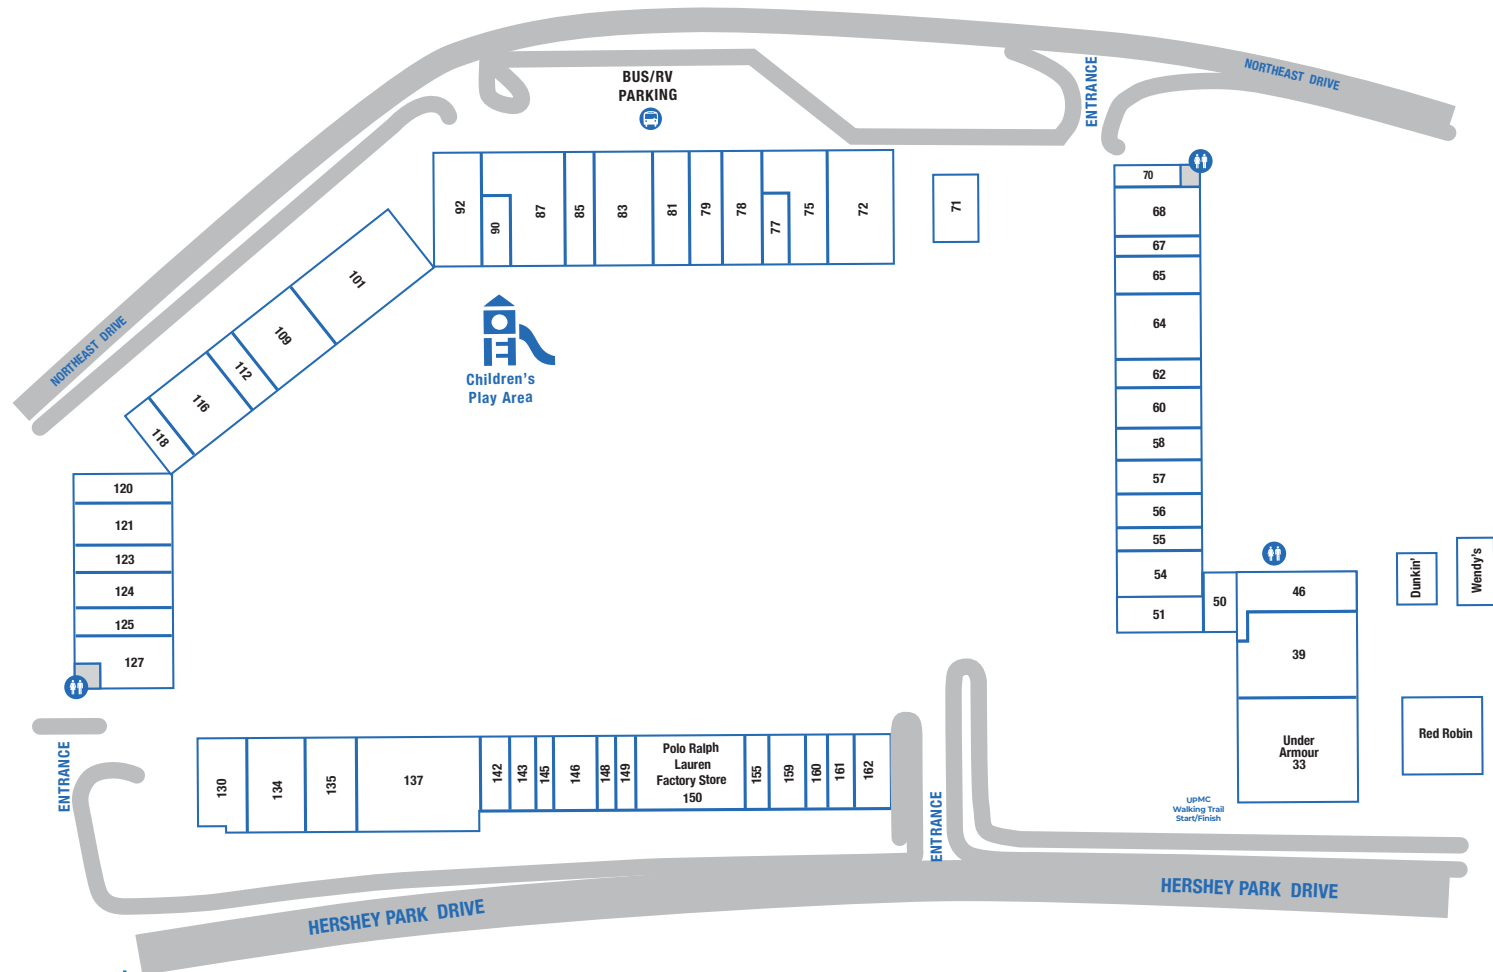

CENTER MAP

Restrooms

ACCESSORIES & JEWELRY

| | | |
|------------|--------------------------------|----------------|
| 75 | American Eagle Aerie | (717) 533-4121 |
| 54 | Ann Taylor Factory Store | (717) 534-1047 |
| 83 | Banana Republic Factory | (717) 312-1016 |
| 135 | Calvin Klein | (717) 533-1494 |
| 57 | Chico's Outlet | (717) 534-9524 |
| 145 | Claire's | (717) 520-1231 |
| 65 | Clarks Outlet | (717) 520-1408 |
| 51 | Coach | (717) 533-3982 |
| 134 | Columbia Factory Store | (717) 489-3379 |
| 123 | Crocs | (717) 219-7671 |
| 161 | Francesca's | (412) 387-1000 |
| 118 | Hot Topic | (717) 265-9169 |
| 162 | J.Crew Crewcuts Factory | (717) 533-2052 |
| 62 | Kate Spade New York | (717) 533-2207 |
| 85 | Kay Jewelers Outlet | (717) 534-9836 |
| 50 | Lane Bryant Outlet | (717) 489-3038 |
| 112 | Levi's Outlet | (717) 296-8217 |
| 149 | Lids | (717) 312-3970 |
| 64 | Loft Outlet | (717) 534-2691 |
| 72 | Michael Kors | (717) 531-3414 |
| 137 | Nike Factory Store | (717) 312-5203 |
| 77 | Oakley | (717) 207-7314 |
| 101 | Old Navy Outlet | (717) 520-2149 |
| 150 | Polo Ralph Lauren | (717) 520-1247 |
| 127 | Puma Outlet | (717) 744-2645 |
| 60 | Rue21 | (717) 533-1280 |
| 148 | Sunglass Hut | (717) 534-1014 |
| 56 | Talbots Outlet | (717) 533-2848 |
| 130 | Tommy Hilfiger | (717) 534-2160 |
| 143 | Vera Bradley | (717) 312-1089 |
| 58 | White House Black Market | (717) 534-9613 |
| 55 | Zales The Diamond Store Outlet | (717) 312-0511 |